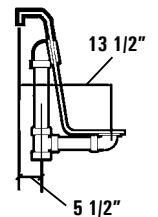

Rough-In Plumbing Measurements